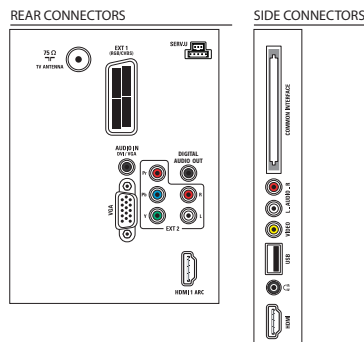

Convenience

- Electronic Programme Guide: 8-day Electronic Programme Guide
- Ease of Installation: Channel installation wizard, Settings assistant wizard

- Ease of Use: One-stop Home button, On-screen User manual
- Screen Format Adjustments: 4:3, Autofill, Autozoom, Movie expand 14:9, Movie expand 16:9, Subtitle Zoom, Super Zoom, Unscaled, Widescreen
- Teletext: 1000-page Smart Text
- Firmware upgradeable: Firmware auto upgrade wizard, Firmware upgradeable via USB

Tuner/Reception/Transmission

- Digital TV: DVB-C MPEG2*, DVB-C MPEG4*, DVB-T MPEG2*, DVB-T MPEG4*
- Video Playback: NTSC, PAL, SECAM

Power

- Mains power: 220-240 V; 50 Hz
- Ambient temperature: 5°C to 35°C
- Energy Label Class: C
- EU Energy Label power: 99 W
- Annual energy consumption: 145 kWh
- Standby power consumption: 0.3 W
- Power Saving Features: Eco mode, Eco settings menu, Light sensor, Picture mute (for radio)
- Presence of lead: Yes*

Dimensions

- Box dimensions (W x H x D): 1220 x 746 x 160 mm
- Set dimensions (W x H x D): 1018 x 635.8 x 83 mm
- Set dimensions with stand (W x H x D): 1018 x 683 x 236.4 mm
- Product weight: 11.5 kg
- Product weight (+stand): 14.2 kg
- Weight incl. Packaging: 17.3 kg
- Compatible wall mount: adjustable 300 x 200 mm

Accessories

- Included accessories: Power cord, Remote Control, 2 x AAA Batteries, Tabletop stand, User Manual, Quick start guide, Warranty Leaflet

Issue date 2012-04-10

Version: 5.3.9

12 NC: 8670 000 71859
EAN: 87 12581 58188 6

© 2012 Koninklijke Philips Electronics N.V.
All Rights reserved.

Specifications are subject to change without notice.
Trademarks are the property of Koninklijke Philips Electronics N.V. or their respective owners.

www.philips.com

* The TV supports DVB reception for 'Free to air' broadcast. Specific DVB operators may not be supported. An up to date list can be found in the FAQ section of the Philips support website. For some operators Conditional Access and subscription are required. Contact your operator for more information.

* 8 days EPG, service not available in all countries

* Energy consumption in kWh per year based on the power consumption of the television operating 4 hours per day for 365 days. The actual energy consumption will depend on how the television is used.

* This television contains lead only in certain parts or components where no technology alternatives exist in accordance with existing exemption clauses under the RoHS Directive.